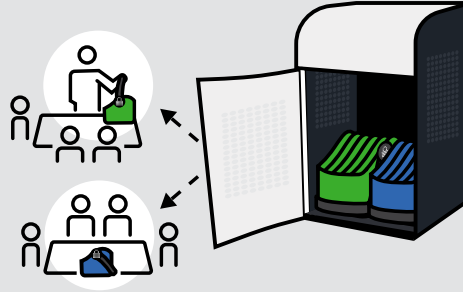

Smarter Workflow

Save Time, Save Cheddar. Our goal is to save you valuable time, each and every day, thus saving you some serious cheddar. Our Baskets enable you to hand-out and pack-up devices in less time, allowing you to forget about charging and focus on your goals.

Perfect for Shared Use. Not enough devices to go around? No problemo. Organizations can now easily share mobile devices between rooms without the fuss. Simply grab a Basket or two of devices and transport them safely and easily to just about anywhere you want to go.

Additional Key Benefits

Magical Unicorn Lifetime Warranty. Carrier Stations are fully backed by a lifetime warranty on the main frame, electrical and all other components.* It's a one-of-a-kind guarantee that's as unique as a magical unicorn.

World-Class Customer Support. Our helpful and friendly Customer Support team will promptly assist with any product issues or questions that may arise.

Compatible & Efficient.² Includes two or three large Baskets to hold devices up to 13" as well as a stainless steel device rack for storing devices up to 17" with or without cases.

Future Proof. Think inside the box, and you won't be stuck with a bunch of outdated charging stations. Removable racks and Baskets allow this station to adapt to future needs as devices change or new technology is added.

Distribute devices up stairs or over rough terrain. Baskets by LocknCharge allow you to share and safely distribute devices between multiple locations within your facility. The Baskets are interchangeable with LocknCharge Carts that use the same Large Basket ecosystem.

Small Footprint. Easily place the charging station on a counter or mount it to the wall. Either way, the Carrier Charging Station takes up minimal space.

Secure. Protect your device investment without worry. Lock away devices in the storage area with a padlock.

Tough as Nails. Carrier Charging Stations are made with high-quality, welded steel and are backed by a lifetime warranty.

Lock Included. This charging station comes with a high-quality, stainless steel padlock and keys.

Software 4 Schools.ca
Serving Educators Across Canada

lockncharge®

Toll Free: 1-800-663-0001 - Toll Fax: 1-800-256-5093
Email: info@software4schools.ca - Website: software4schools.ca