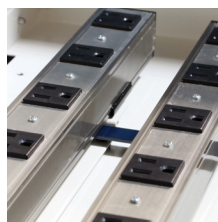

For areas that are tight on space but need to charge, store and secure a greater amount of devices, the Revolution 32 Charging Cabinet is just the ticket. This tall, slim station takes up half the footprint of a traditional Charging Cart.

Under the Hood. Bricks and cables are hidden in two spacious compartments keeping them secure yet easy to access. Charging cables hang down in front of devices, allowing users to plug them in quickly and easily after each use. Because cords drop down from individual holes, they will never become tangled.

Flexi Power System. Designed to accommodate a variety of devices on the market, these power strips slide on a track to make space for just about any type of device cords or power bricks.

A Smarter Use of Space